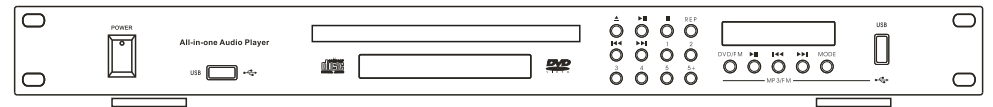

Owner's Manual

Owner's Manual

All-in-one Audio Player

All-in-one Audio Player

Agent