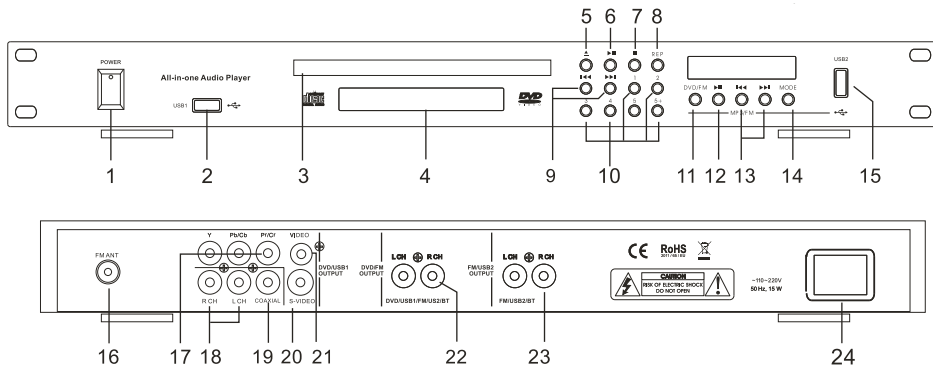

NAMES OF AND THEIR FUNCTIONS