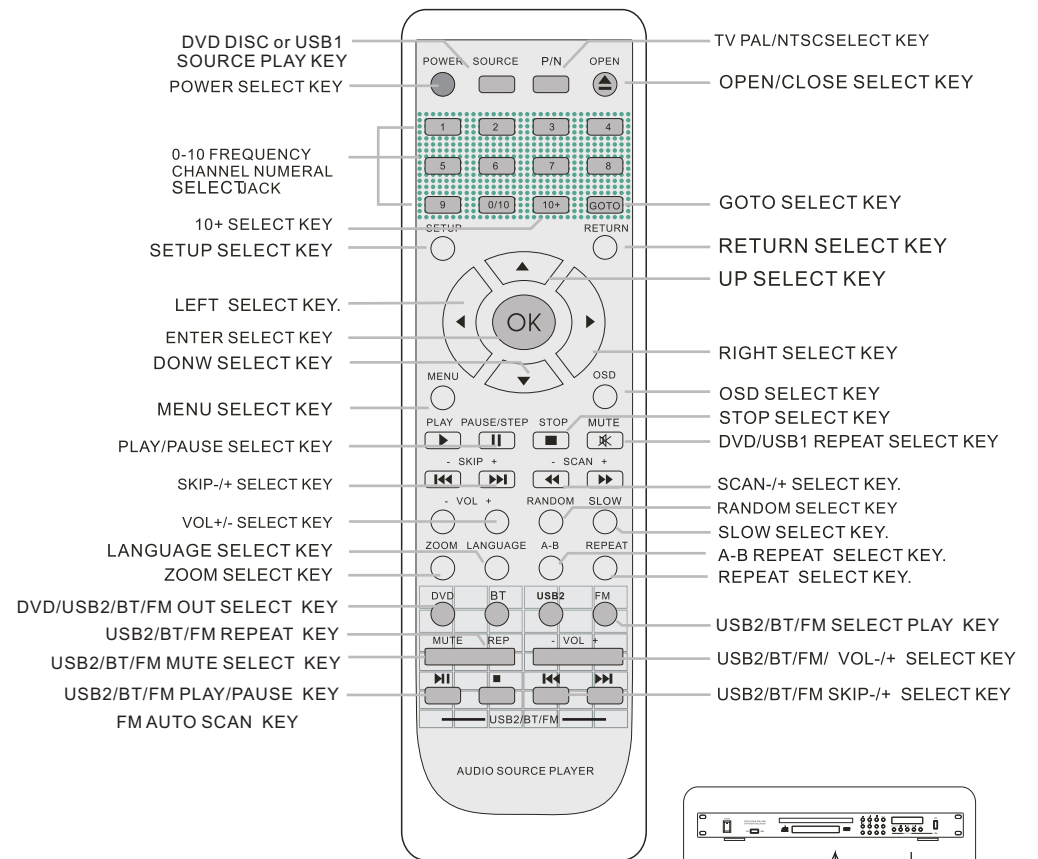

NAMES OF AND THEIR FUNCTIONS